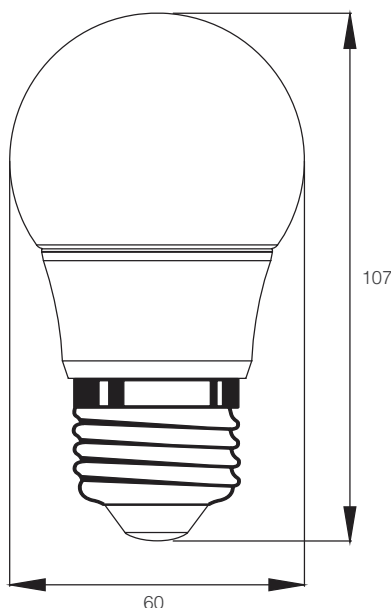

5W / 39W 3000K Warm White
 5W / 39W 4000K Daylight
 5W / 41W 6500K Cold White

 %85 Energy - Saving

Technical Specifications	BC05.0W-0227M	BC05.0W-0827M	BC05.0W-0127M
Rated Current	42mA	42mA	42mA
Socket Type	E27	E27	E27
Class	A+	A+	A+
Consumption	5kWh/1000h	5kWh/1000h	5kWh/1000h
Service Life	20.000 hours	20.000 hours	20.000 hours
CRI	≥ 80	≥ 80	≥ 80
Power Factor	> 0.5	> 0.5	> 0.5
Heating Time	< 0.5sec.	< 0.5sec.	< 0.5sec.
Operating Voltage Range	150-260VAC	150-260VAC	150-260VAC
Rated Voltage	220-240VAC/50-60Hz	220-240VAC/50-60Hz	220-240VAC/50-60Hz
Rated Power	5 W	5 W	5 W
Equivalent Watt	39 W	39 W	41 W
Lumen	450	450	480
Luminous Colour	Warm White	Daylight	Cold White
Colour Temperature	WW	NW	CW
Chrominance Signal	3000K	4000K	6500K
IP Definition	IP20	IP20	IP20

Product Name	Code No.	Piece in Box	Piece in Package	Gross Weight (kg)	Size of Package (mm)
Led Bulb					
5W / 39W 3000K Warm White	BC05.0W-0227M	1	100	5,86	310 x 550 x 255
5W / 39W 4000K Daylight	BC05.0W-0227M	1	100	5,86	310 x 550 x 255
5W / 41W 6500K Cold White	BC05.0W-0127M	1	100	5,86	310 x 550 x 255